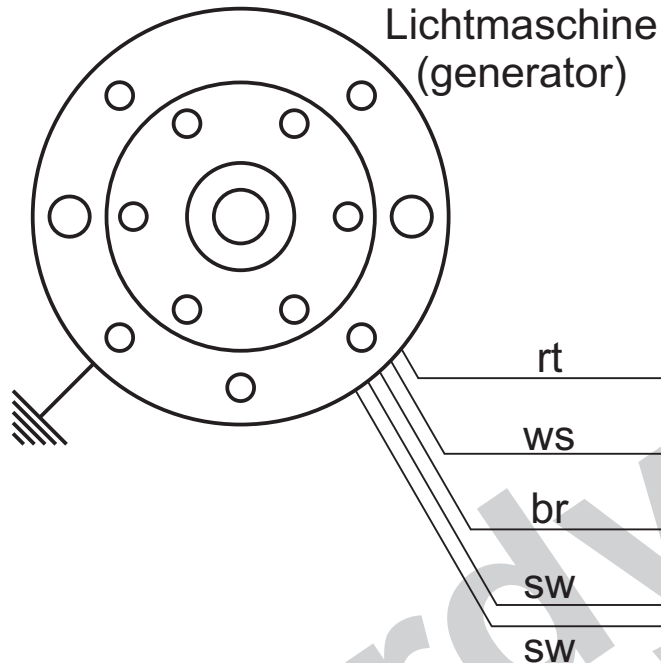

# Schaltplan 71ik102 (wiring diagram)

- Kabelfarben**  
(wiring colours):
- bl = blau (blue)
  - br = braun (brown)
  - ge = gelb (yellow)
  - gn = grün (green)
  - gr = grau (grey)
  - rt = rot (red)
  - sw = schwarz (black)
  - ws = weiß (white)

Zündschloß  
(ignition lock)

15 Ampere  
Sicherung  
(fuse)

Batterie-Option)  
(battery option)

Bordnetz  
(existing electric system)

Regler  
(regulator)