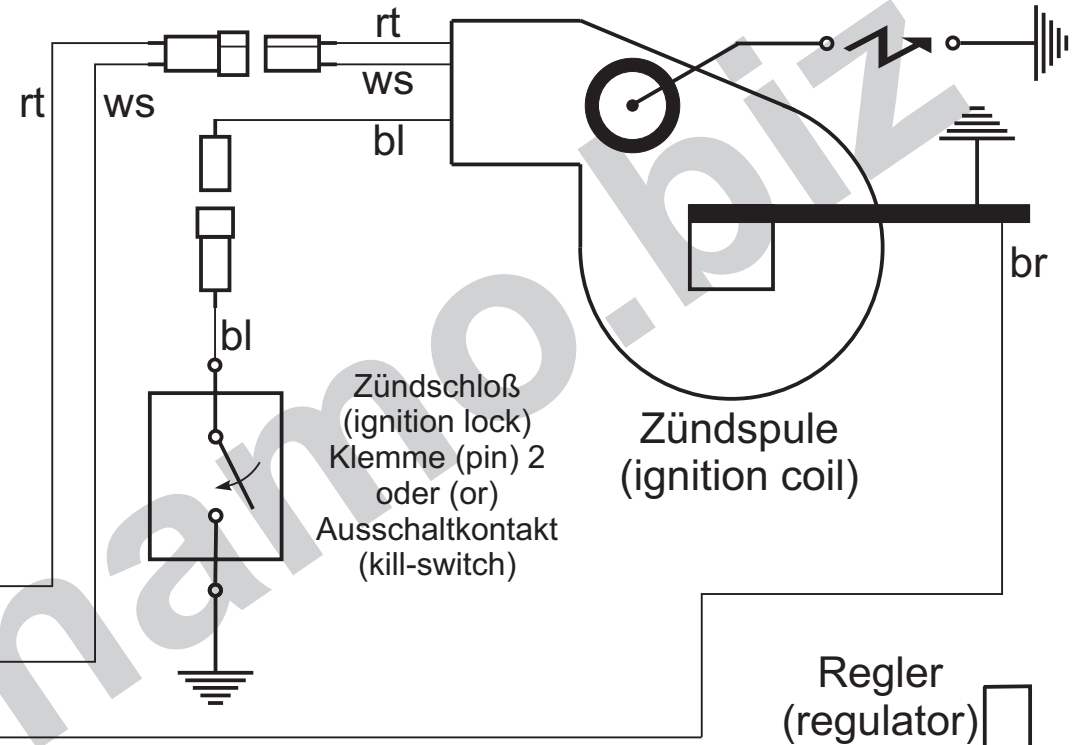

# Schaltplan 71ik102 (wiring diagram)

- Kabelfarben**  
(wiring colours):
- bl = blau (blue)
  - br = braun (brown)
  - ge = gelb (yellow)
  - gn = grün (green)
  - gr = grau (grey)
  - rt = rot (red)
  - sw = schwarz (black)
  - ws = weiß (white)

Zündschloß  
(ignition lock)

15 Ampere  
Sicherung  
(fuse)

Batterie-Option)  
(battery option)

Bordnetz  
(existing electric system)

Regler  
(regulator)