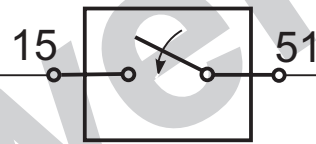

# Schaltplan 71ik102 (wiring diagram)

- Kabelfarben**  
(wiring colours):
- bl = blau (blue)
  - br = braun (brown)
  - ge = gelb (yellow)
  - gn = grün (green)
  - gr = grau (grey)
  - rt = rot (red)
  - sw = schwarz (black)
  - ws = weiß (white)