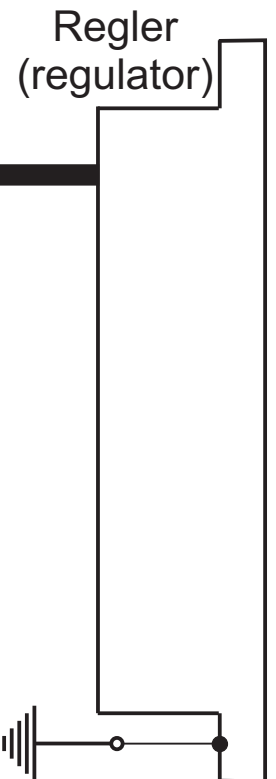

# Schaltplan 71ik102 (wiring diagram)

- Kabelfarben**  
(wiring colours):
- bl = blau (blue)
  - br = braun (brown)
  - ge = gelb (yellow)
  - gn = grün (green)
  - gr = grau (grey)
  - rt = rot (red)
  - sw = schwarz (black)
  - ws = weiß (white)

Zündschloß  
(ignition lock)

15 Ampere  
Sicherung  
(fuse)

Batterie-Option)  
(battery option)

Bordnetz  
(existing electric system)

Regler  
(regulator)