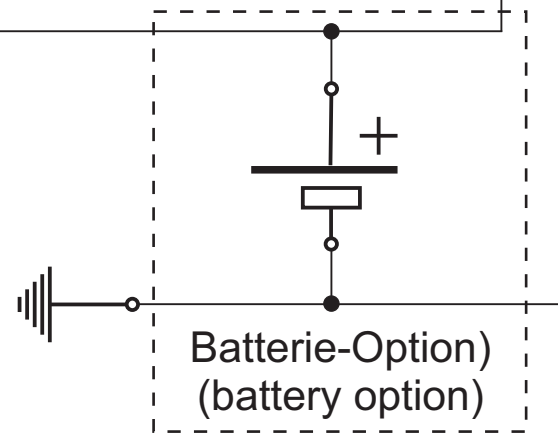

1. **Kabelfarben**
   (wiring colours):
2. bl = blau (blue)
   - br = braun (brown)
   - ge = gelb (yellow)
   - gn = grün (green)
   - gr = grau (grey)
   - rt = rot (red)
   - sw = schwarz (black)
   - ws = weiß (white)

Zündschloß
(ignition lock)

15 Ampere
Sicherung
(fuse)

Batterie-Option)
(battery option)

Bordnetz
(existing electric system)